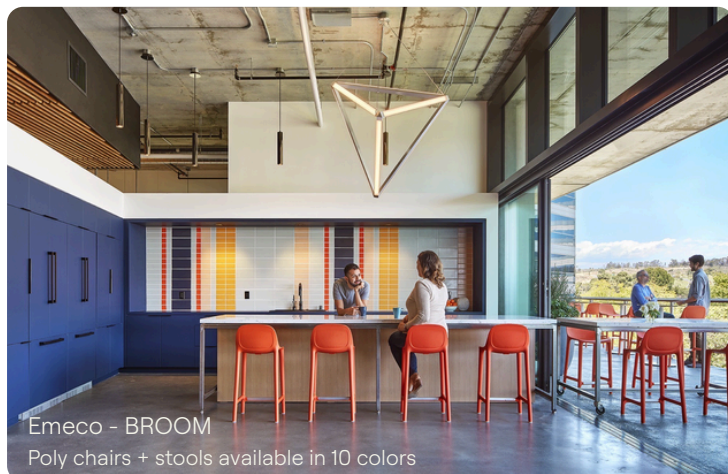

Weatherproof, worry-free, and seriously stylish! Outdoor all-stars from Emeco + Magnuson Group

Customizable Modular Furnishings

Magnuson Group offers modular planters and waste receptacles that come in many shapes and sizes.

Emeco - BROOM
Poly chairs + stools available in 10 colors

Emeco - On and On
Stacking poly chairs + stools

Magnuson Group - UMEA
Outdoor waste receptacles

Emeco - Navy Lounge
Upholstered lounge chairs + sofas

Emeco - Run
Tables, benches + storage

Emeco - 1006 Navy
Aluminum chairs + stools

Acoya - sustainable wood for outdoor use

Made from fast-growing pine, Acoya is treated in a non-toxic process similar to pickling that makes it durable, rot-resistant and dimensionally stable.