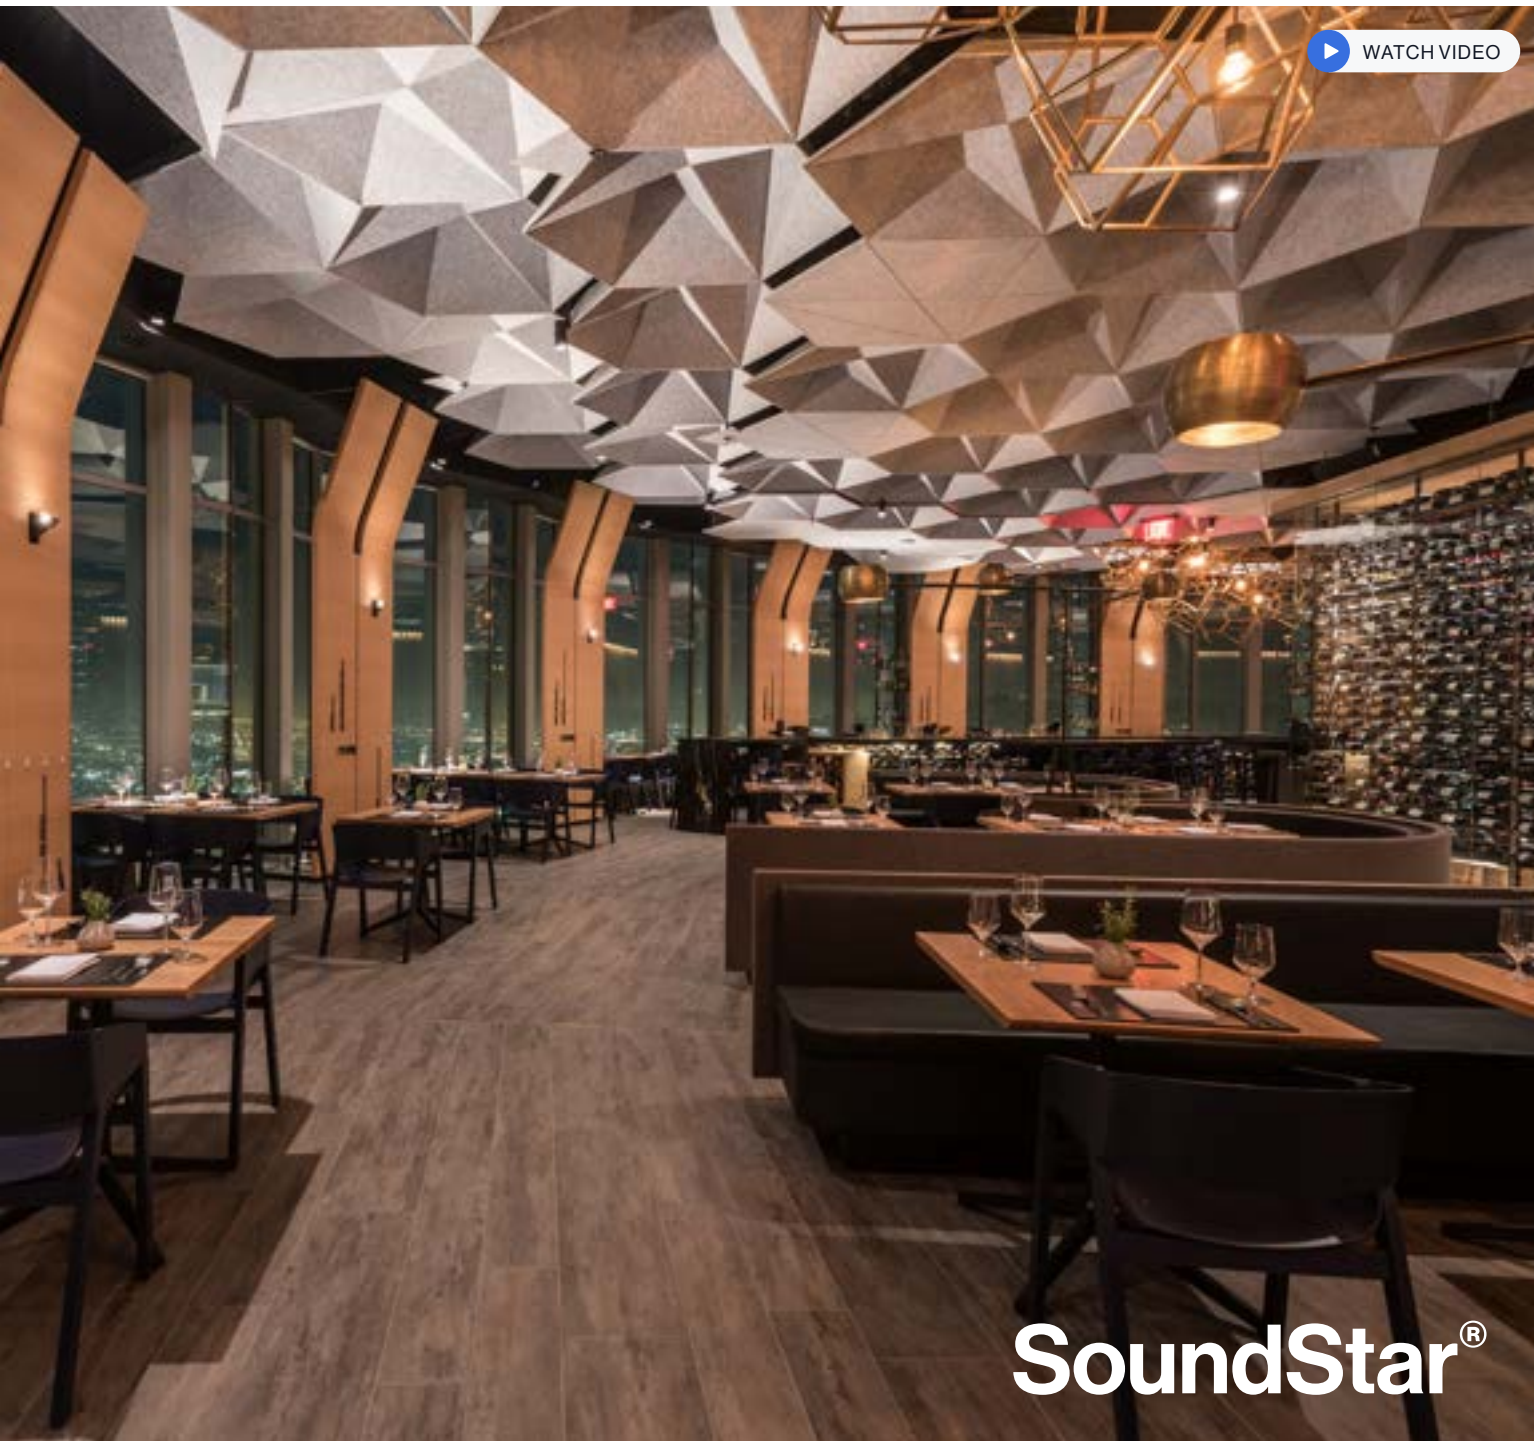

[WATCH VIDEO](#)

02 SoundStar®

SoundStar®