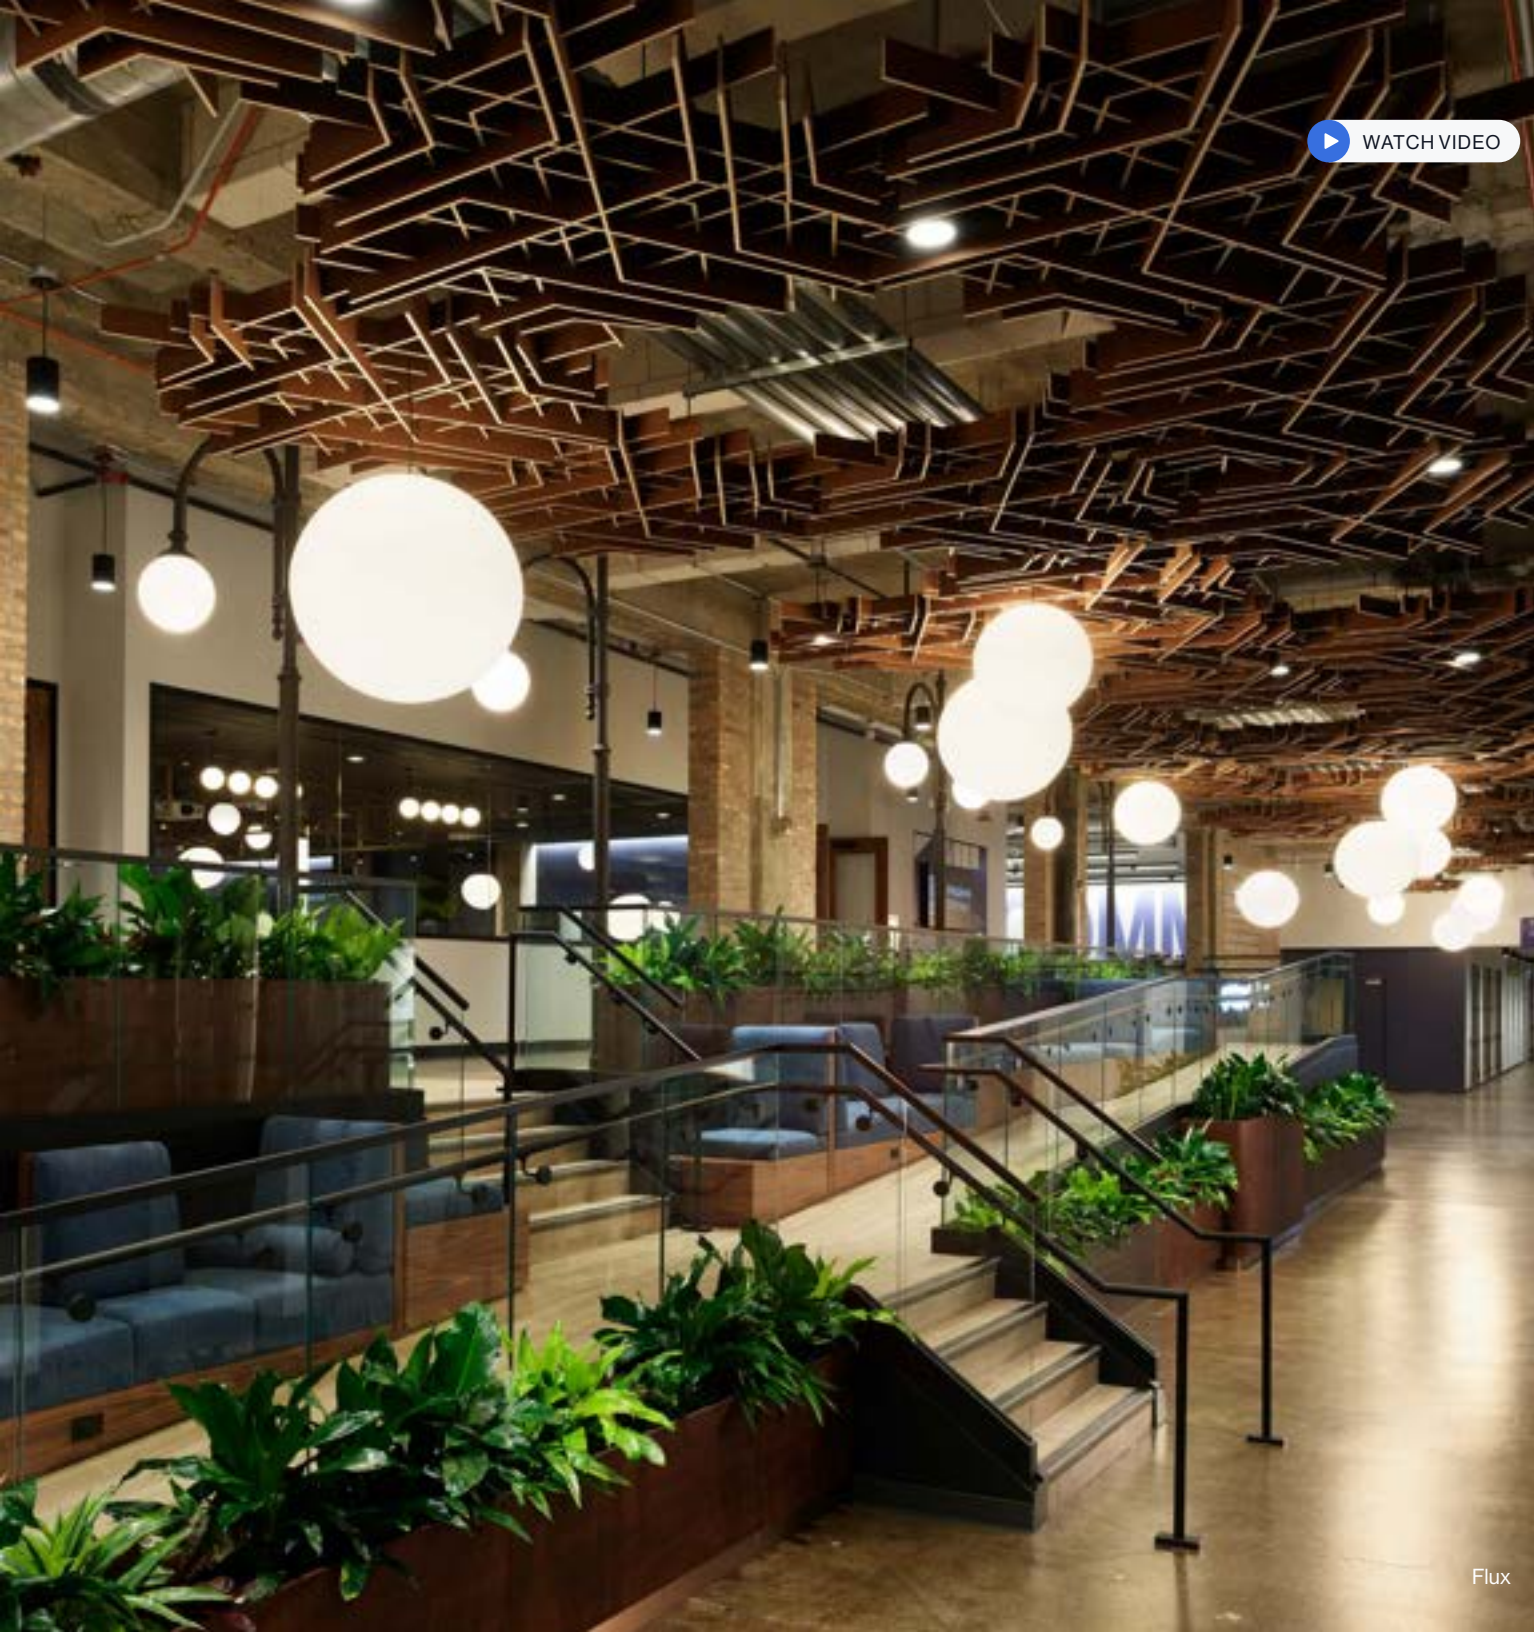

Sine

Skyline

Slope

Square

Switch

Wave

Round

[▶ WATCH VIDEO](#)