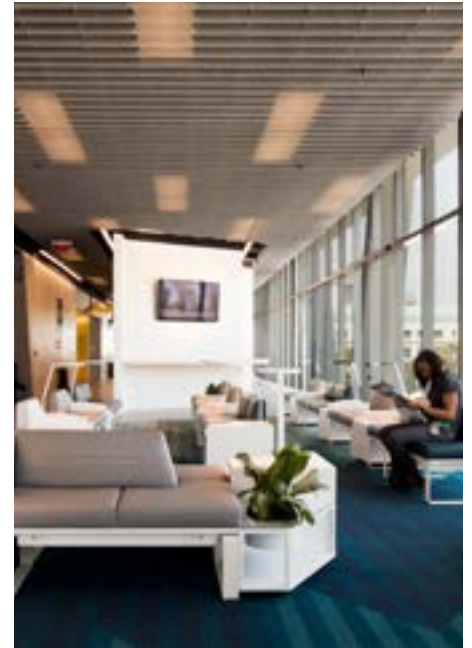

Sine

Skyline

Slope

Square

Switch

Wave

Round

[▶ WATCH VIDEO](#)