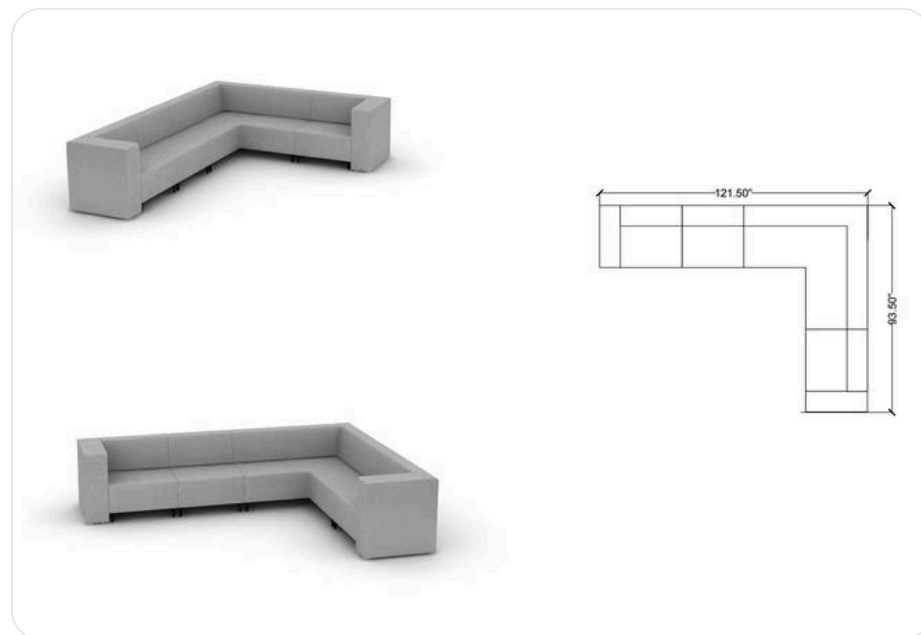

STYLEX IDEA STARTERS | SHARE
$16,634 - Starting LIST Price