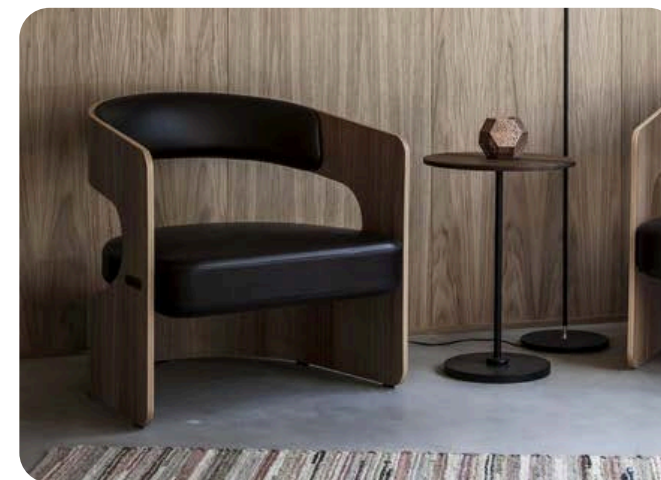

SCANDINAVIAN SPACES | LUCKY - GR B UPHOLSTERY
$5,718 - Starting LIST Price