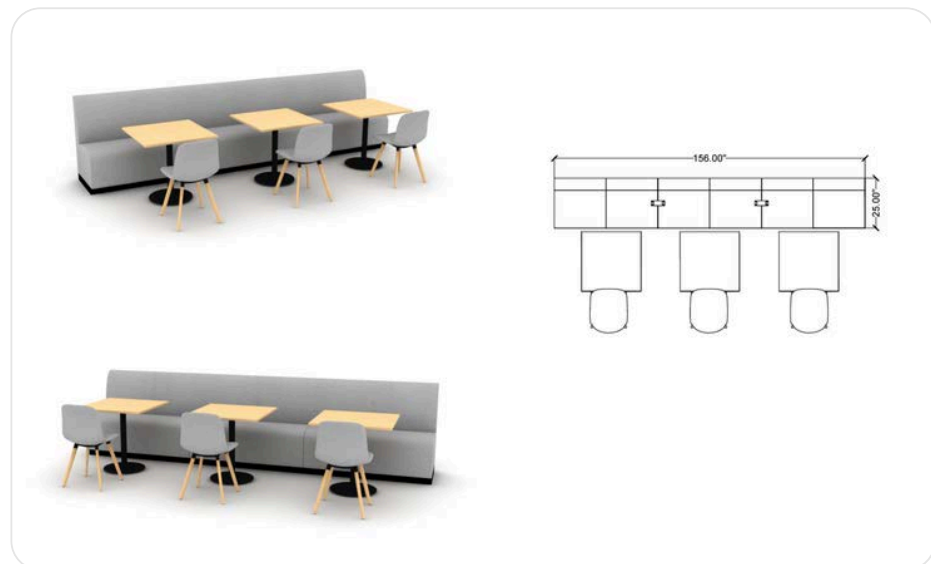

Seating - MODULAR LOUNGE - LUNA

Images are for reference only. All pricing is subject to change.

STYLEX IDEA STARTERS | LUNA, PLINTH, HIGH BACK
$13,224 - Starting LIST Price / +$8,349 for Obair Tables & Verve Chairs