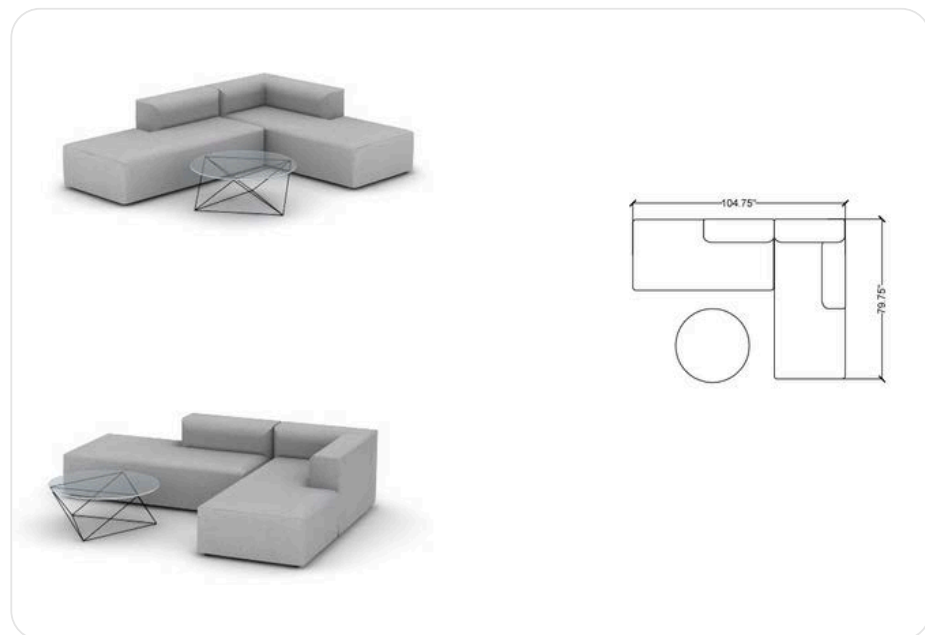

Seating - MODULAR LOUNGE

Images are for reference only. All pricing is subject to change.

STYLEX IDEA STARTERS | YOOM
$13,296 - Starting LIST Price / +$2,323 DIA Coffee Table