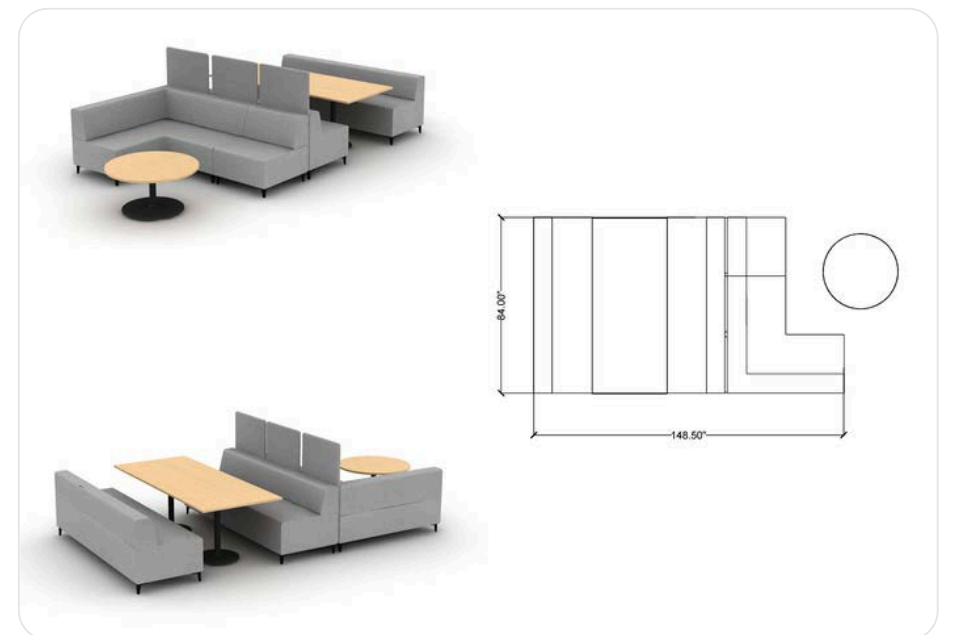

STYLEX IDEA STARTERS | SHARE W/ SCREENS
$23,649 - Starting LIST Price / +$5,193 OBAIR Tables