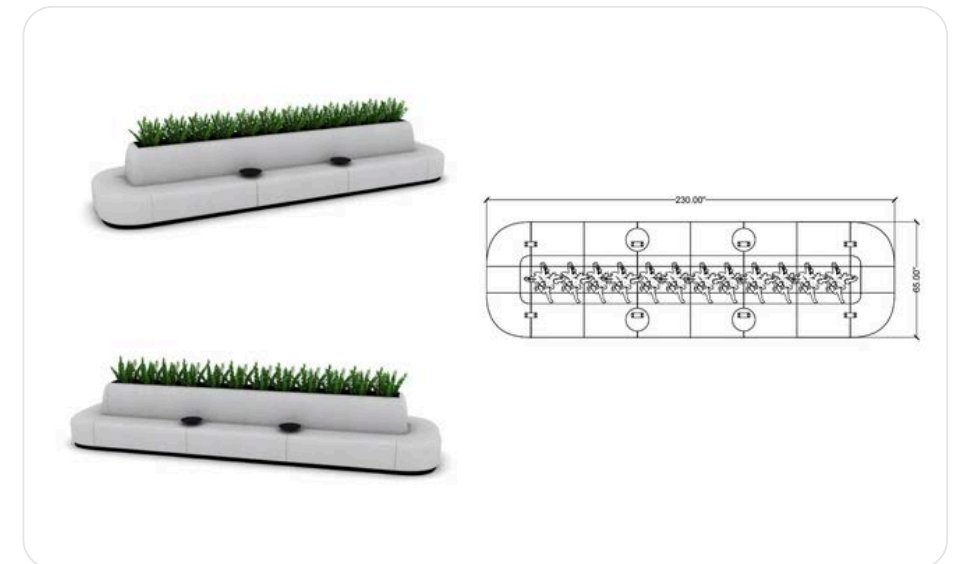

STYLEX IDEA STARTERS | LUNA, PLINTH, HIGH BACK, W/ PLANTERS & TABLES
$58,196 - Starting LIST Price