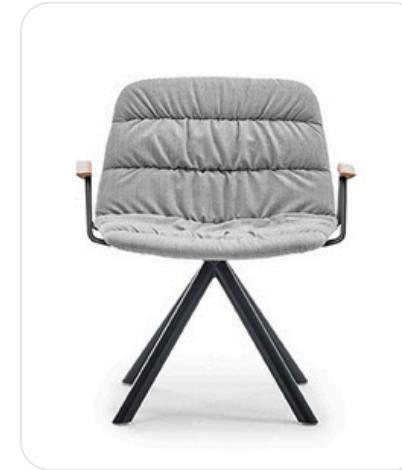

Seating - LOUNGE CHAIRS

Images are for reference only. All pricing is subject to change.

VICCARBE | ZOKO - LOUNGE CHAIR, GR B UPHOL, 4-LEG METAL
\$1,230 - Starting LIST Price / \$1254 with Casters

SCANDINAVIAN SPACES | ARKA - LOUNGE CHAIR, SOLID WOOD FRAME
\$1,760 - Starting LIST Price

VICCARBE | MAARTEN - LOUNGE CHAIR, GR B SOFT UPHOL, SWIVEL BASE
\$1,873 - Starting LIST Price / \$2,310 with Arms

VICCARBE | FUNDA - LOUNGE CHAIR, GR B UPHOL, METAL BASE
\$2,146 - Starting LIST Price

STYLEX | DELA - LOUNGE CHAIR, ARMLESS, GR B UPHOL, METAL BASE
\$2,353 - Starting LIST Price / \$2,490 with Arms