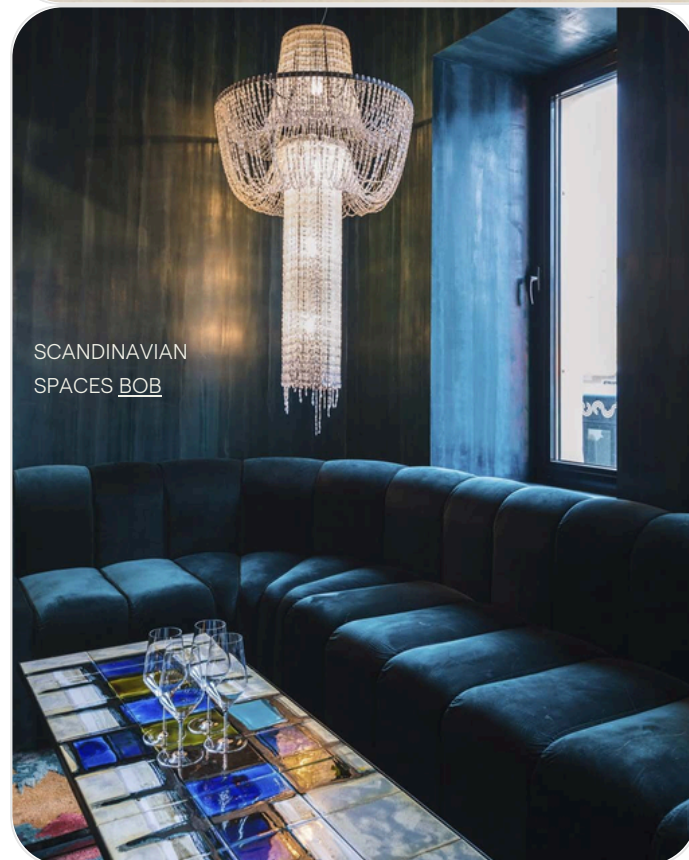

STYLEX UNDERLINE

STYLEX VERVE WOOD

SCANDINAVIAN SPACES HONKEN

Restaurant / Bar / Cafe - LOUNGE

STYLEX LUNA - SPECIFY BY THE INCHI

SCANDINAVIAN SPACES HONKEN

NAUGHTONE PERCY

SCANDINAVIAN SPACES BOB

VICCARBE SHAPE

STYLEX YOOM SOFT - MODULAR, EASY TO RELOCATE

SCANDINAVIAN SPACES ÅHUS

Outdoor

EMECO UTILITY

VICCARBE BURIN OUTDOOR

VICCARBE CAMBIO OUTDOOR

EMECO BROOM