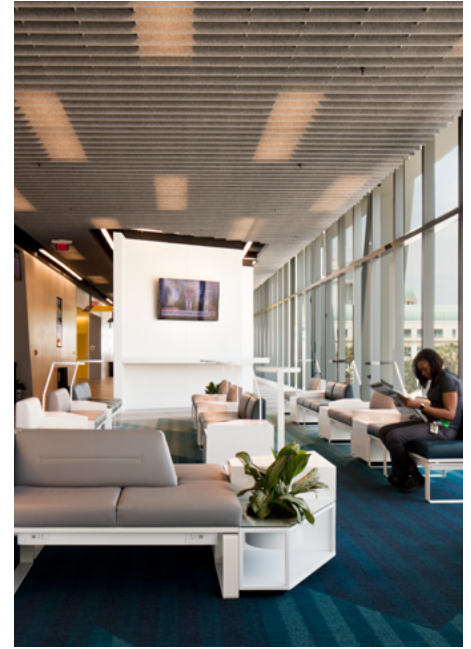

Orbit

Dome

Scale

Sine

Skyline

Slope

Square

Switch