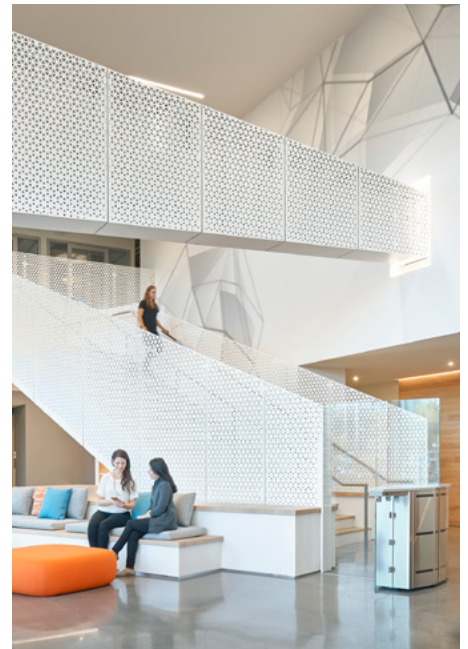

Scripted Guardrail