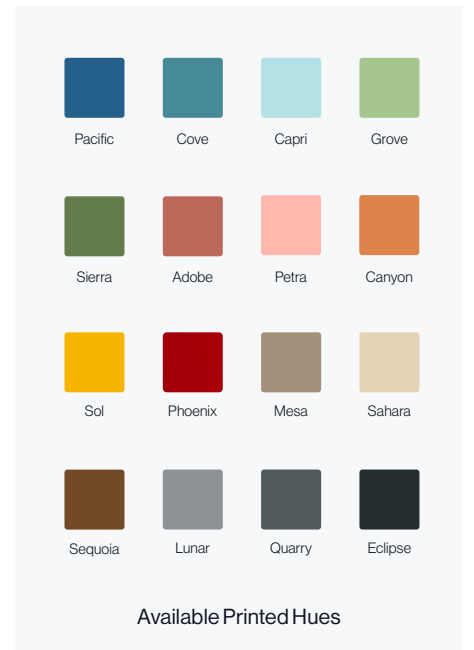

Stitch

Available Printed Hues