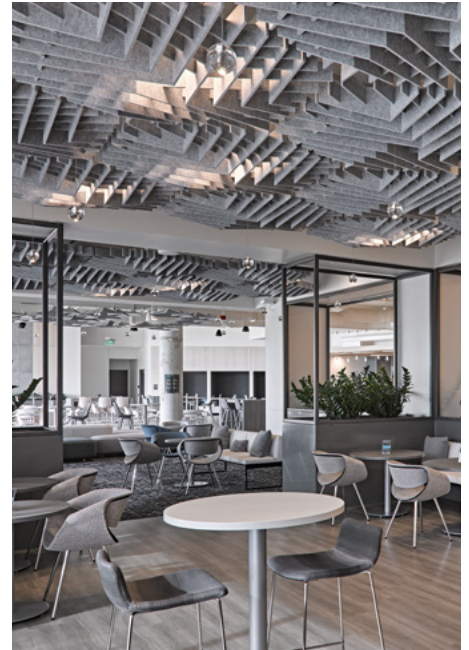

Orbit

Dome

Scale

Sine

Skyline

Slope

Square

Switch