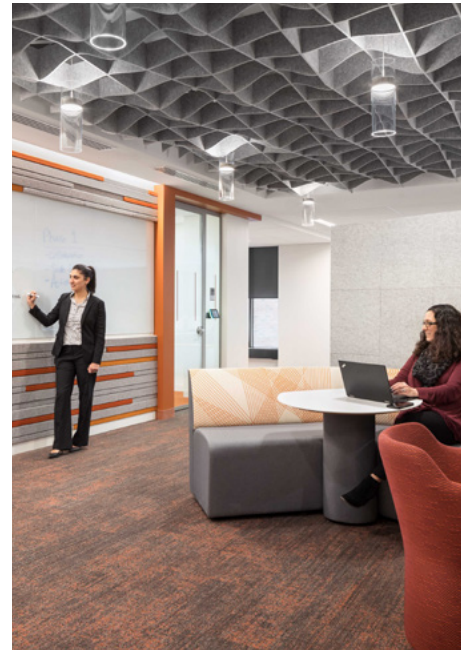

Orbit

Dome

Scale

Sine

Skyline

Slope

Square

Switch