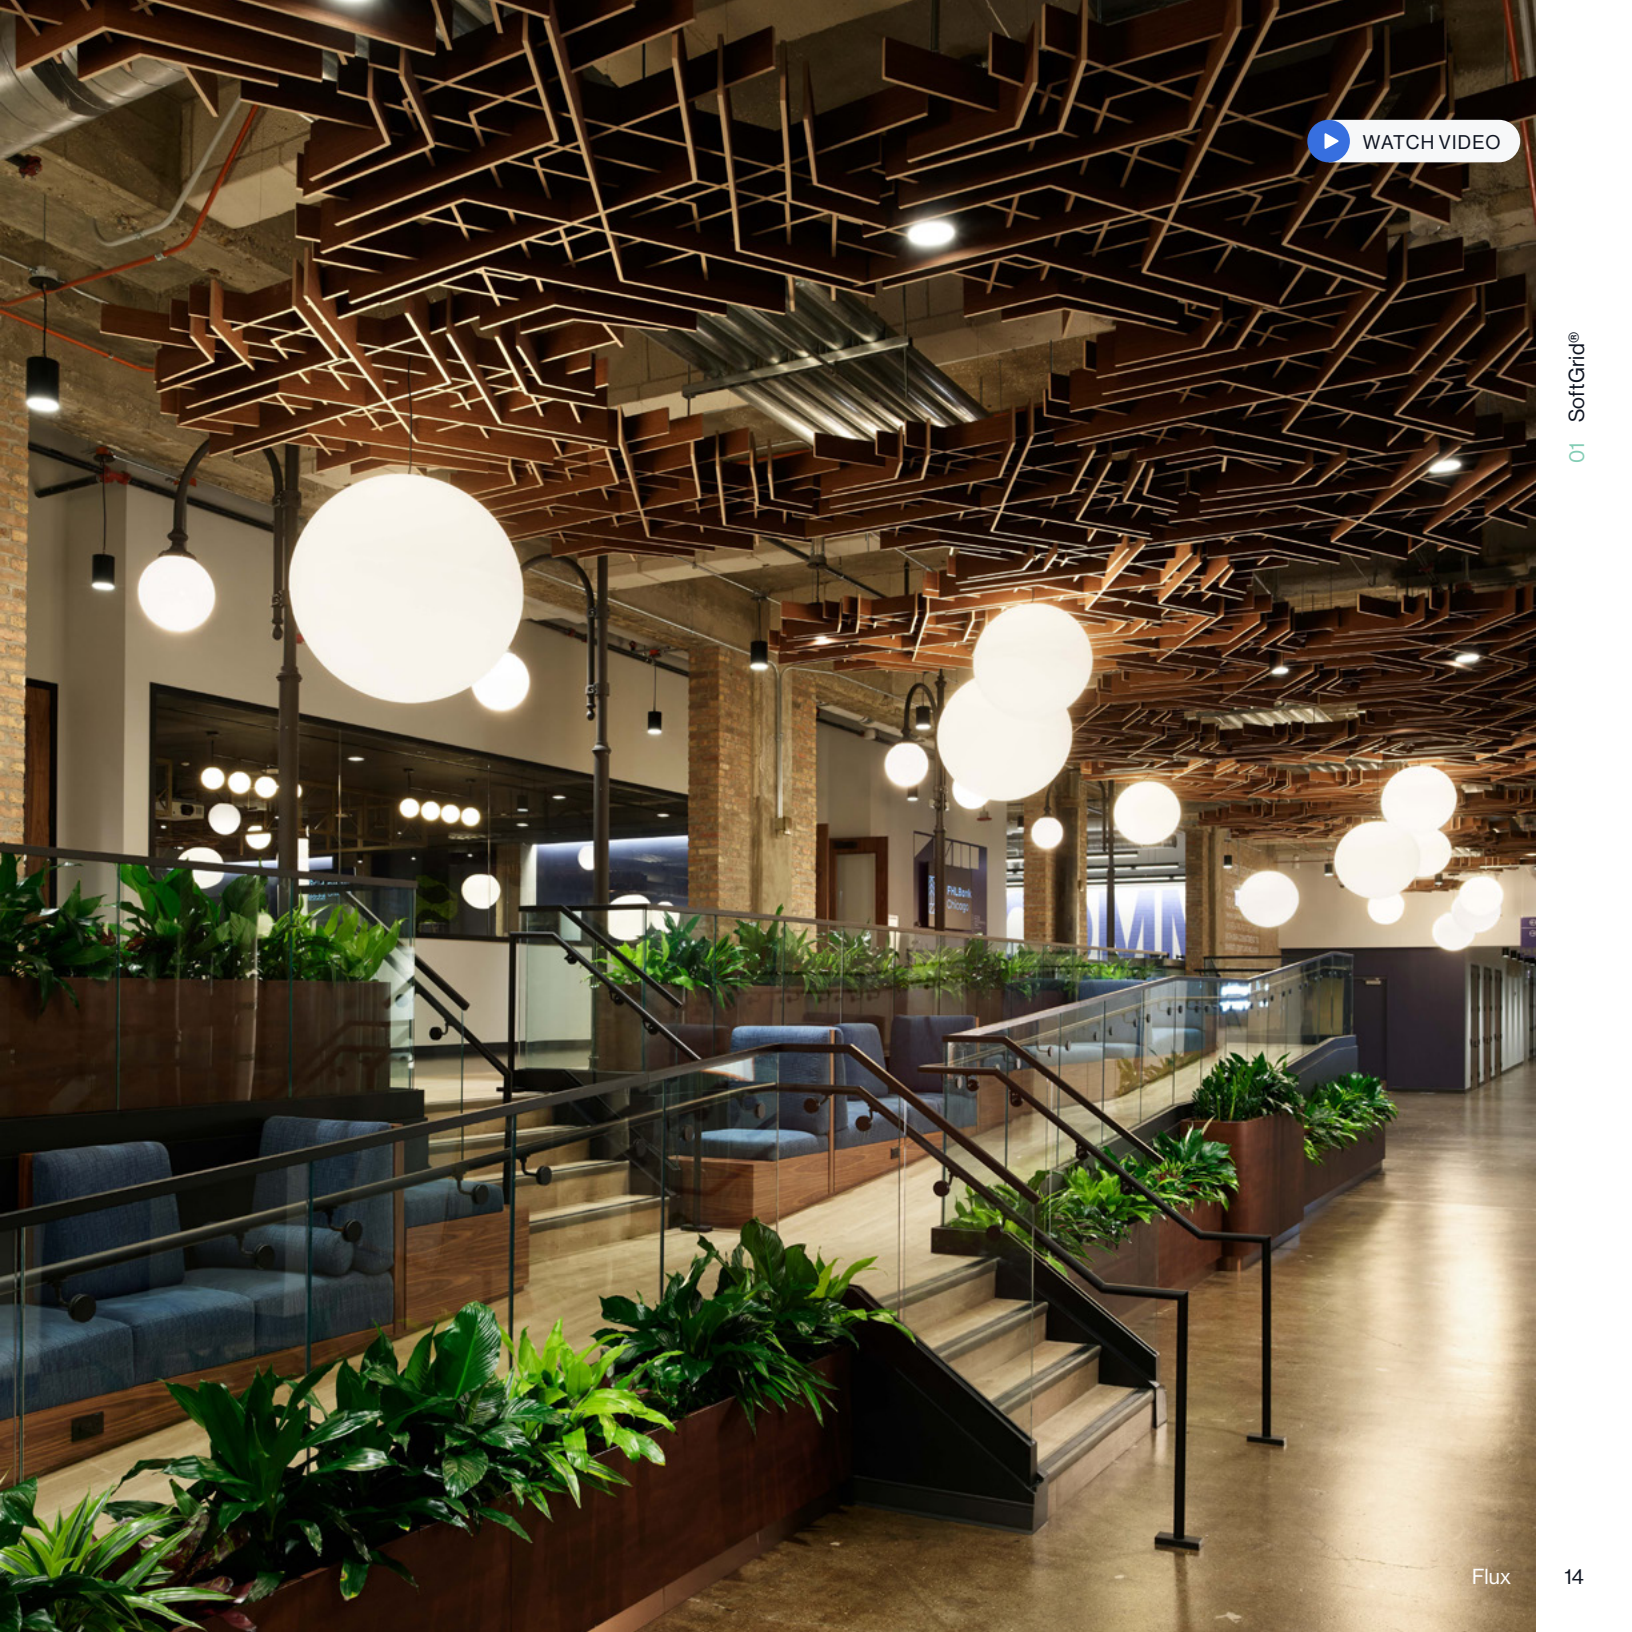

[▶ WATCH VIDEO](#)